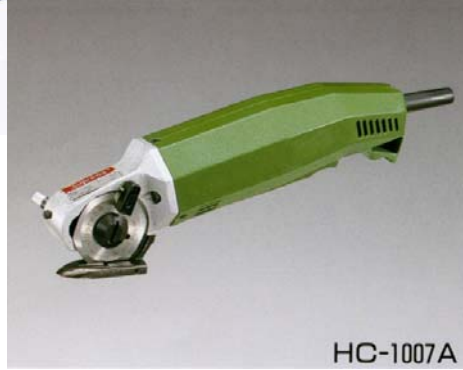

HC-1015A

HC-1007A

PC-1062

CR-100A ACTAS II

Round knife cutter, utilizing newly designed double-insulation motor for more safer electric regulation.
Newly designed gears & fixed knife ensure durable and superior cutting.
100mm Dia. Round knife

PC-1062

MINI JET CUTTER

Equipped with maintenance-free powerful aired motor. Recommendable for continuous & heavy cutting operation.

Built-in Noise-silencer which assures quiet operation.

50mm Dia. Round Knife.

HC-1007A

MINI CUTTER

World-wide best seller, lightweight mini-cutter. Available for small radius curved cutting without any slippage.

Long reach handle model is also available for cutting wide widths. Built-in Automatic Sharpener.

50mm Dia. Round Knife.

HC-1015A

MINI TUFF CUTTER

Powerful type mini-cutter.

Heavy duty materials such as leather, carpet and so on can be cut freely upto 8mm thickness.

Special knives and bases are also available according to uses of cutting.